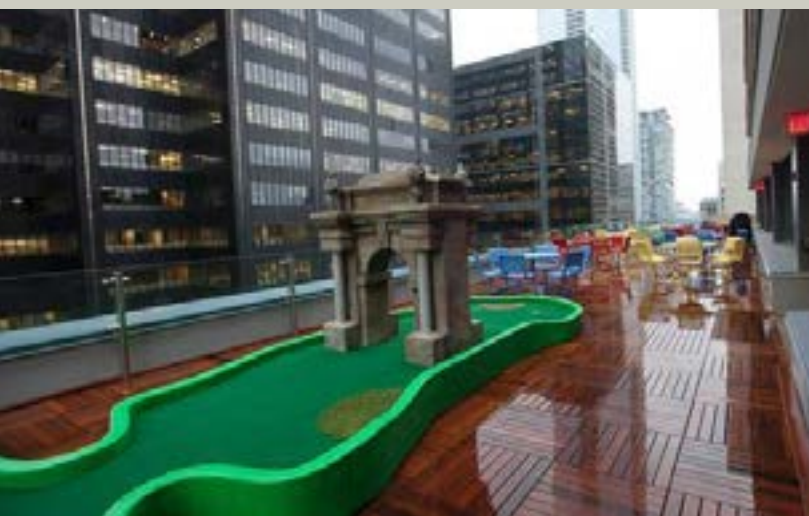

ECO-SUSTAINABLE, LEEDS PROGRAM PRODUCTS OPTIONS

Since 1995, Bison is the trusted name for supplying deck pedestals and wood tiles for pedestal supported decks and rooftops.